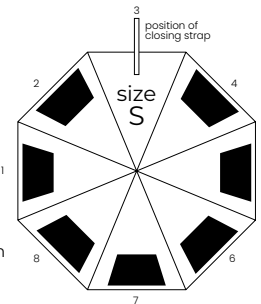

red
86393RD

blue
86393MO

dark blue
86393TM

brown
86393RJ

black
86393CR

  
 Manual Rib Sec

MIDAS

Umbrella folding 8-panel
 manual open/close
 Polyester, 190T,
 metal frame
 and mechanism
 Handle: plastic