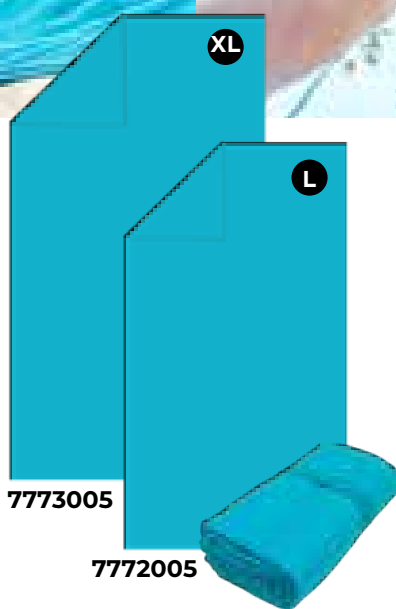

Towel with elastic stripe
Microfibre, 200 gms,
85% Polyester, 15% polyamid,
elastic strap and same color
edge

ACTIVE

LANG

Towel with elastic stripe
Microfibre, 200 gms,
85% Polyester, 15% polyamid,
elastic strap and same color
edge