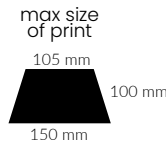

UMBRELLAS & TRAVEL

ASTAR BLACK

Umbrella 16-panel automatic

Pongee, 190T,
metal frame,
Handle: PVC mat black

PAN

Umbrella 8-panel automatic

Polyester, 190T,
metal frame,
Handle: foam

silver - outside
navy blue - inside