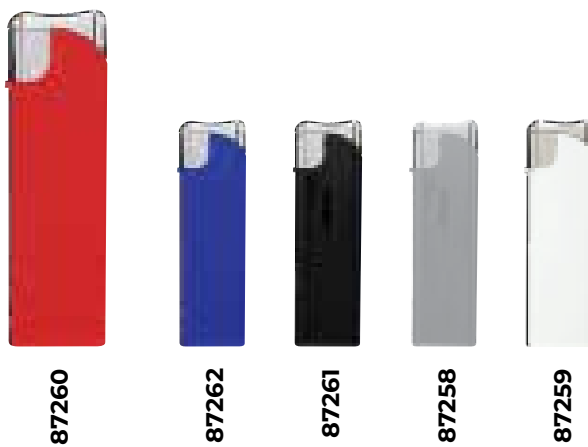

SWING

Lighter
Plastic
24 x 80 x 12 mm

pad printing

50/1000