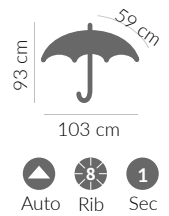

SELENA

Umbrella 8-panel automatic
Pongee, 190T
metal colored fibreglas frame
Handle: matching color, mat
PVC

screen printing

490 g

1/20