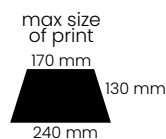

 screen printing

 221 g

 12/60

red
8643203

black
8643202

dark blue
8643206

  
 Manual Rib Sec

UMBRELLAS & TRAVEL