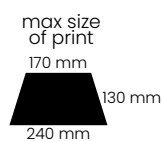

 1/20

APOLO

Umbrella 8-panel automatic
 Pongee, 190T
 Metal frame
 Handle: rubber, matching color

 screen printing

 400 g

 12/48

rubber handle material

UMBRELLAS & TRAVEL