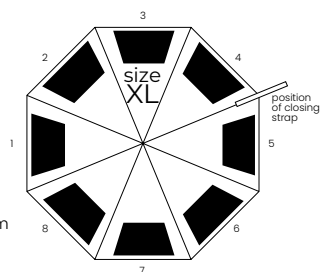

screen printing

553 g

12/48

Wind
proof

black
8637502

max size
of print
250 mm
192 mm
360 mm

100 cm
70 cm
133 cm

Open Rib 1 Sec