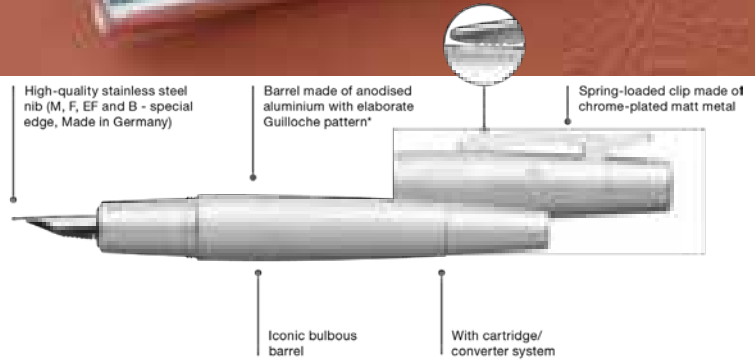

272238
fountain pen M

270721A
ballpen

E-MOTION

FP - F & M
BP - M

Pearwood

Reddish Brown

Cap - Laser/ Diamond

Clip - Laser/ Diamond