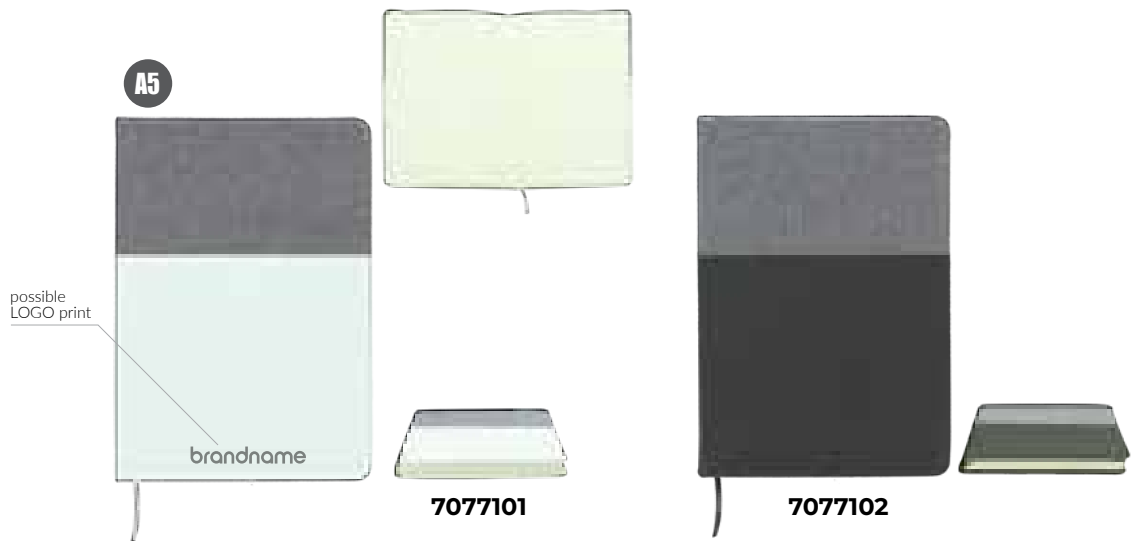

DUAL

Notebook A5

With 96 sheets, lines, cream paper 80 g/m², round corners, cover material: paper with folia, bands and tail bands, 14,7 x 20,8 x 1 cm

hot printing

pad printing

1/60