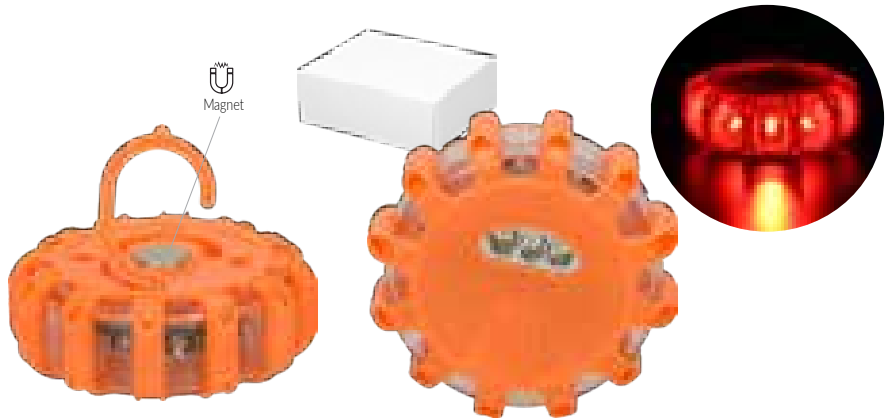

73571

HAMMER

Multifunctional mini COB light with hammer and knife

Including button cell batteries inside 78 gr, 130X FI 15 mm, multifunctional mini COB light with hammer and knife, with PP pouch, on hammer is protective silicone cap