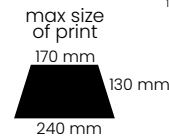

red
86393RD

blue
86393MO

dark blue
86393TM

brown
86393RJ

black
86393CR

  
 Manual Rib Sec

MIDAS

Umbrella folding 8-panel
 manual open/close
 Polyester, 190T,
 metal frame
 and mechanism
 Handle: plastic