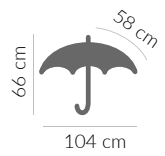

THOR

Umbrella folding 10 - panel
 automatic open / close
 Cationic Pongee, 190T
 Frame: steel
 Handle: plastic

with light OFF

with light ON

black
8628402

430 g

10/50

MULAN