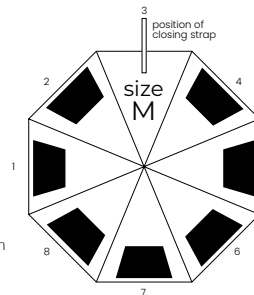

classic material

reflective material

foam handle

max size of print
130 mm
170 mm
240 mm

 60 cm
84 cm
103 cm

 Auto  Rib  Sec

MORANA

Umbrella 8-panel automatic