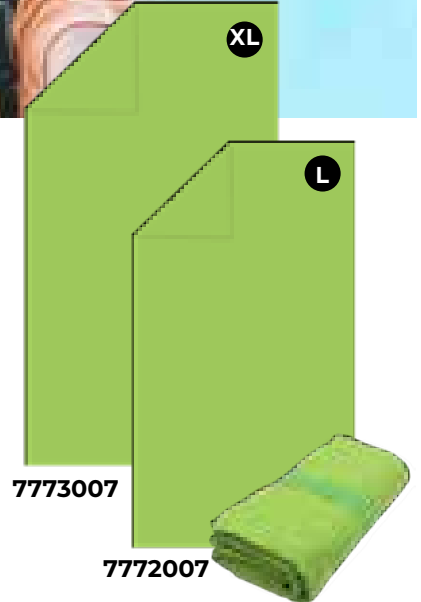

Towel with elastic stripe
Microfibre, 200 gms,
85% Polyester, 15% polyamid,
elastic strap and same color
edge

ACTIVE

LANG

Towel with elastic stripe
Microfibre, 200 gms,
85% Polyester, 15% polyamid,
elastic strap and same color
edge