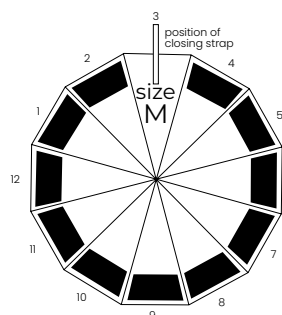

Umbrella folding 12 - panel
 automatic open/close
 Pongee, 190T,
 steel mechanism,
 metal shaft
 Handle: plastic

black
8628502

dark blue
8628506

beige
8628513

447 g

12/60

KRONOS

Umbrella folding 10 - panel
 automatic open / close
 Pongee, 190T
 Frame: fiberglass
 Handle: wooden