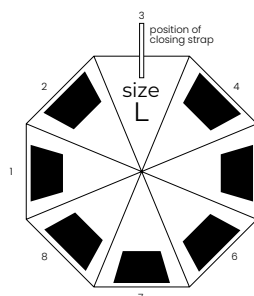

UMBRELLAS & TRAVEL

ASTAR BLACK

Umbrella 16-panel automatic

Pongee, 190T,
metal frame,
Handle: PVC mat black

PAN

Umbrella 8-panel automatic

Polyester, 190T,
metal frame,
Handle: foam

silver - outside
navy blue - inside