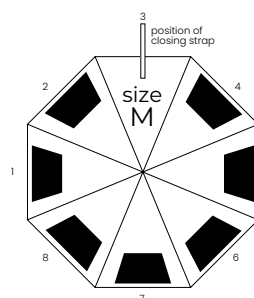

black
8628702

 Wind proof

foam handle

max size of print
170 mm
130 mm
240 mm

 60 cm
82 cm
103 cm

 Auto  Rib  Sec

UMBRELLAS & TRAVEL

ZEUS