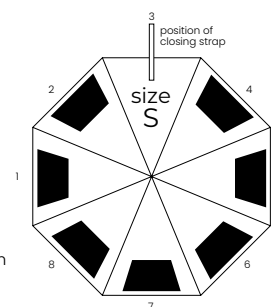

31 cm

56 cm
56 cm
96 cm

8 3
Open Rib Sec
close