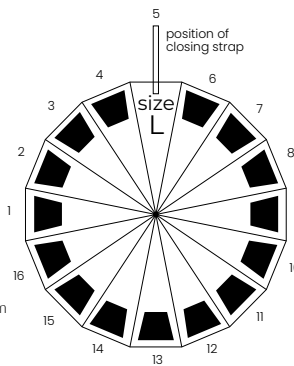

UMBRELLAS & TRAVEL

ASTAR BLACK

Umbrella 16-panel automatic

Pongee, 190T,
metal frame,
Handle: PVC mat black