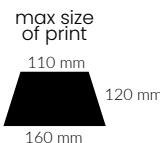

Umbrella folding 12 - panel
 automatic open/close
 Pongee, 190T,
 steel mechanism,
 metal shaft
 Handle: plastic

black
8628502

dark blue
8628506

beige
8628513

447 g

12/60

KRONOS

Umbrella folding 10 - panel
 automatic open / close
 Pongee, 190T
 Frame: fiberglass
 Handle: wooden