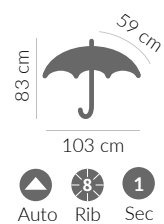

rubber handle material