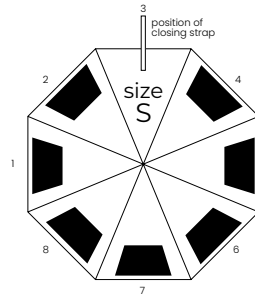

UMBRELLAS & TRAVEL

ROBIN

Umbrella folding 8 - panel
windproof, automatic open/close, Pongee, 190T,
fiberglass + steel mechanism,
metal shaft
Handle: plastic

screen printing

322 g

12/60

Wind proof

max size of print
170 mm
130 mm
240 mm

28,5 cm

54 cm
57 cm
96 cm

8 3
Open Rib Sec
close

black
8628602

bordo
8628619

dark blue
8628606

dark green
8628608

ZODIAC LUX

Umbrella folding 8-panel
automatic open/close
Pongee, 190T, windproof,
fiberglass mechanism
Handle: rubber

screen printing

369 g

12/48

Wind proof

max size of print
170 mm
130 mm
240 mm

31 cm

56 cm
56 cm
96 cm

8 3
Open Rib Sec
close

gray
8637312

black
8637302

dark blue
8637306

red
8637303

green
8637308