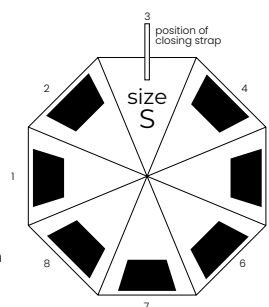

 screen printing

 221 g

 12/60

red
8643203

black
8643202

dark blue
8643206

  
 Manual Rib Sec

UMBRELLAS & TRAVEL