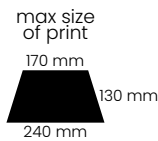

SELENA

Umbrella 8-panel automatic
Pongee, 190T
metal colored fibreglas frame
Handle: matching color, mat
PVC

screen printing

490 g

1/20