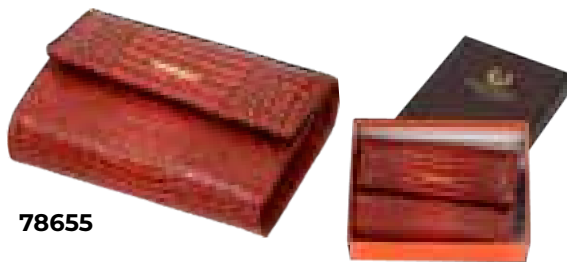

LEONARDO DA VINCI

156

Woman's wallet

Black & brown leather,
78569: 9,8 x 14,5 x 3 cm
78646: 9,8 x 7,7 x 4 cm

78569

78646

EMPORIO VALENTINI

256

Woman's wallet

Black & brown leather,
14,5 x 10,5 x 2,5 cm

78583

78582

78075

78074

121

Woman's wallet

Red leather,
14,5 x 10,5 x 4 cm

78655

78657

155

Woman's wallet

Red leather,
17,5 x 10,5 x 3,5 cm

ECO SIMPLE

Medium

Bag Natron

White organic paper,
25 x 22 x 10 cm

pad printing

125 g

10/250

77574

77573

77572

possible
LOGO print

ECO SIMPLE

Large

Bag Natron

White organic paper,
35 x 26 x 10 cm

pad printing

125 g

10/250

77577

77576

77575

possible
LOGO print