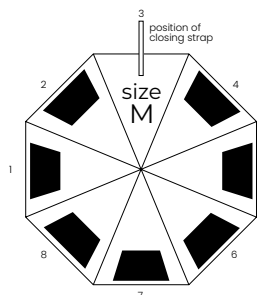

rubber handle material