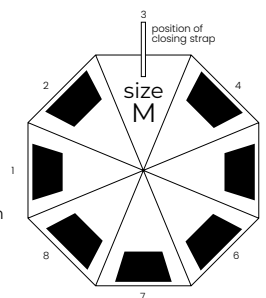

UMBRELLAS & TRAVEL

ZEUS

Umbrella 8-panel automatic
Polyester, 190T,
metal frame
Handle: wood