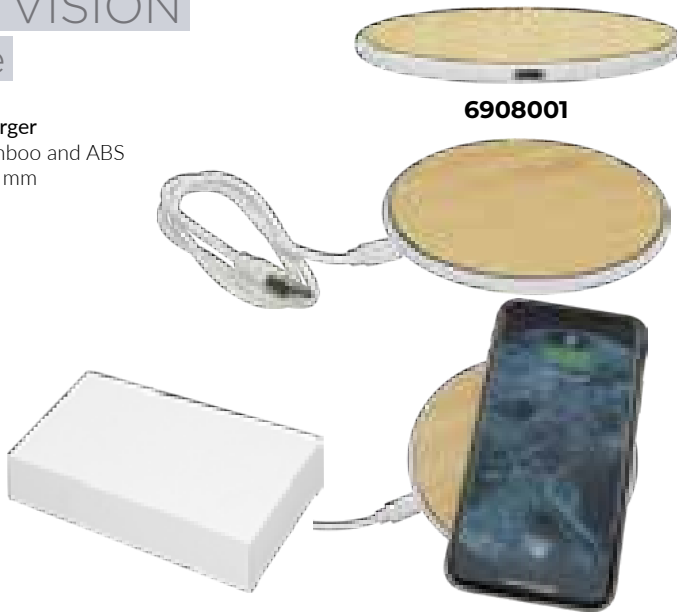

Wireless charger

material: Bamboo and ABS
size: 101 x 7 mm
power: 10W

pad printing

laser engraving

1/100

6908001

TWISTER

USB key