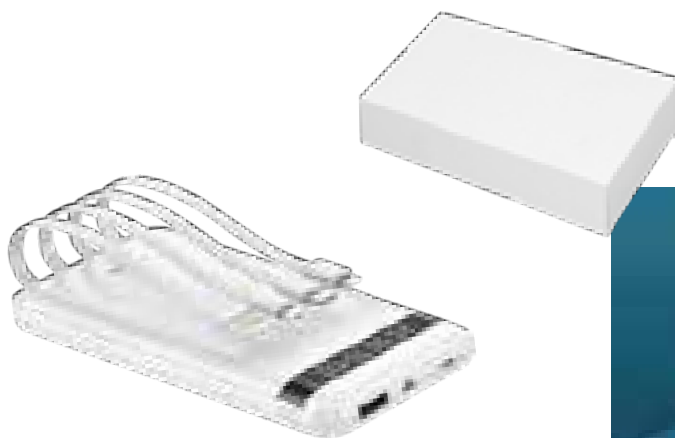

MULTI

Power bank Multi 10000 mAh

ABS (V0 grade) and PC,
real capacity power 10.000 mAh,
37Wh, input Voltage:
micro, Type-C: 5V-2A,
Output Voltage: USB1/USB2:
5V-2A, with APS V0 fireproof
material, quality high-density
batteries, 1 input/3 outputs
same-time charging,
with LCD digital display