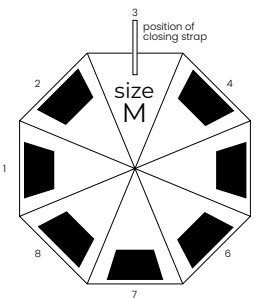

SELENA

Umbrella 8-panel automatic
Pongee, 190T
metal colored fibreglas frame
Handle: matching color, mat
PVC

screen printing

490 g

1/20