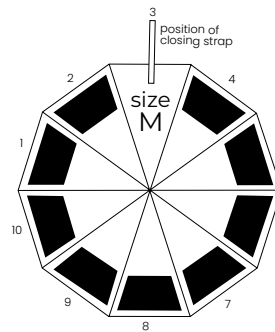

max size of print
120 mm
140 mm
190 mm

 30 cm

 58 cm
61 cm
103 cm

 Open
 Rib
 Sec close

CATIONIC

Umbrella folding 8 - panel
 automatic open / close
 Cationic Pongee, 190T
 Frame: fiberglass
 Handle: rubber