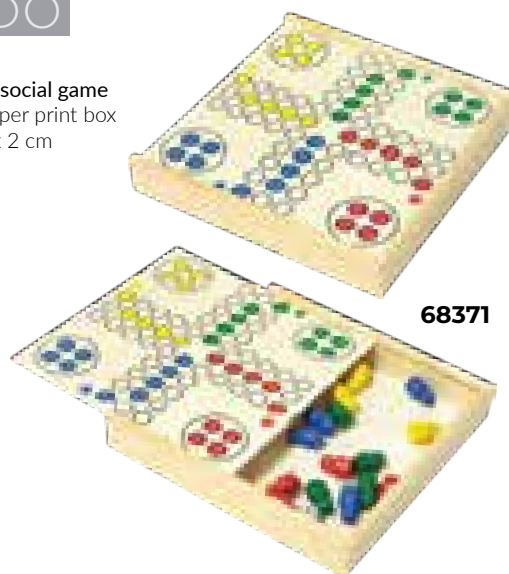

LUDO

Wooden social game

White paper print box
15 x 15 x 2 cm