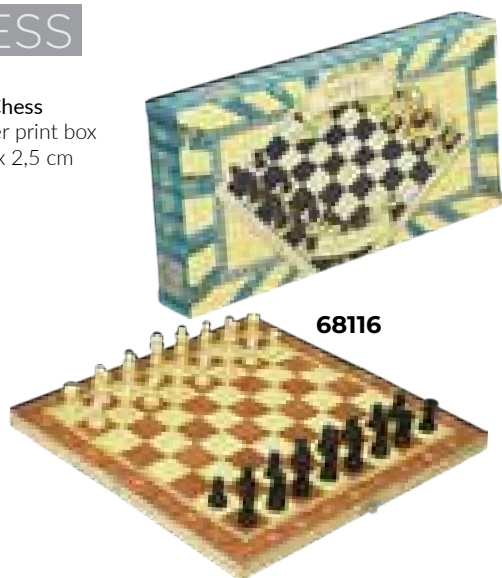

CHESS

Wooden Chess

Color paper print box
22 x 11,1 x 2,5 cm