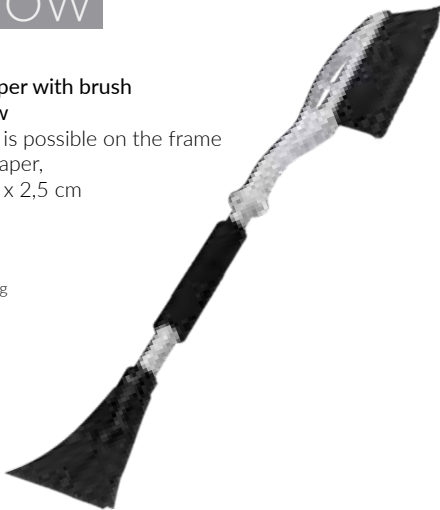

SNOW

Ice scraper with brush for snow

Printing is possible on the frame
on a scraper,
66 x 10 x 2,5 cm

pad printing

1/12