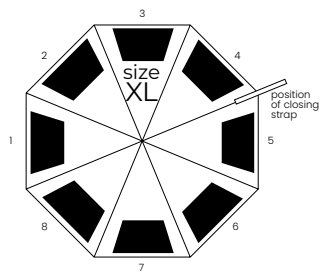

black - outside
silver - inside

black / silver
8641902

max size
of print
250 mm
192 mm
360 mm

102 cm
76 cm
132 cm

Auto Rib 1 Sec

ORION

Umbrella 8-panel automatic

Pongee, 190T,
fiberglass mechanism + shaft
Handle: eva foam