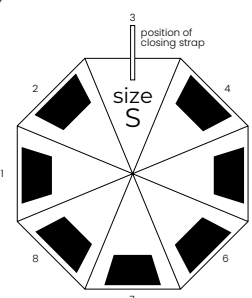

max size of print
170 mm
130 mm
240 mm

grey melange
8639412