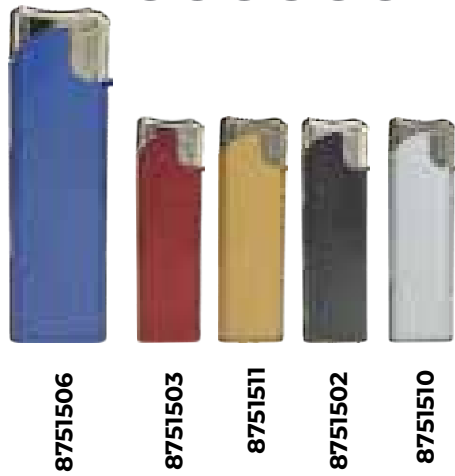

TWIST METALIC

Lighter
Plastic,
24 x 80 x 10 mm

- pad printing
- 50/1000

- ISO 9994
- EN 13869
- 85% Recycled
- RoHS
- LFGB
- CE
- UL
- TUV

LIGHTERS

DANTE

Lighter
Plastic
27 x 124 x 12 mm

pad printing