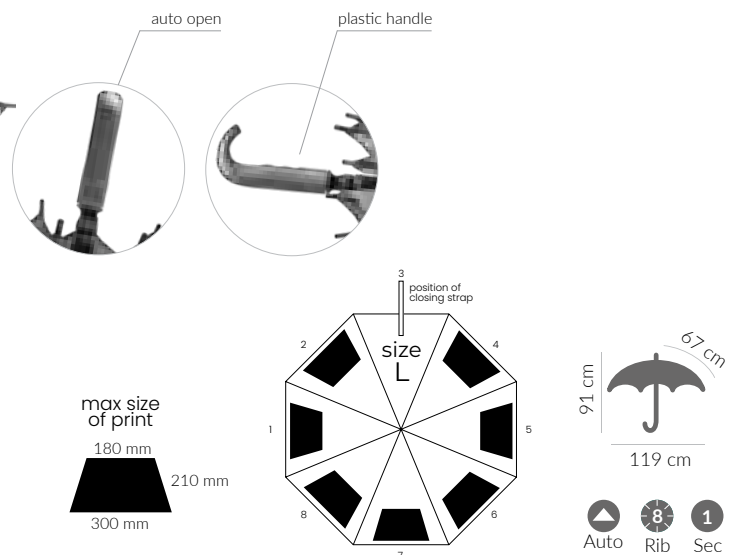

UMBRELLAS & TRAVEL

AURORA

Umbrella 8-panel automatic

Pongee, 190T, reflective edge, fiberglass frame, metal shaft, Handle: rubber

ARES

Umbrella 8-panel automatic

Pongee, 190T, metal frame, Handle: plastic

UMBRELLAS & TRAVEL