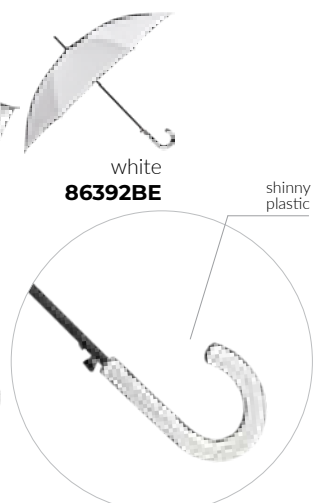

 1/20

APOLO

Umbrella 8-panel automatic
 Pongee, 190T
 Metal frame
 Handle: rubber, matching color

 screen printing

 400 g

 12/48

rubber handle material

UMBRELLAS & TRAVEL