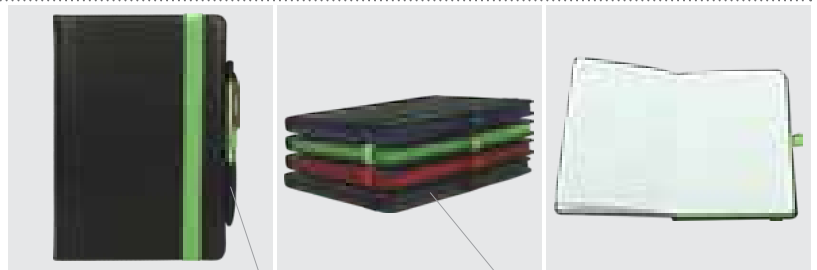

possible LOGO print

ANTIBACTERIAL NOTEBOOK

Antibacterial covers, made with silver ions, nano technology. Bacteria repel and reduce by up to 99%. Lifetime protection.

FLUX B5, A5

Notebook

Executive Contrasting Paper Edge Notebook
 New Lined Hardback Journal with Pen Loop, Elastic, Ribbon, 196 Pages white lined Notebook, 80 g/m²
 B5: 24,3 x 17 x 1,5 cm
 A5: 21 x 14,5 x 1,5 cm