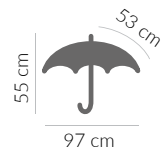

 screen printing

 221 g

 12/60

red
8643203

black
8643202

dark blue
8643206

  
 Manual Rib Sec

UMBRELLAS & TRAVEL