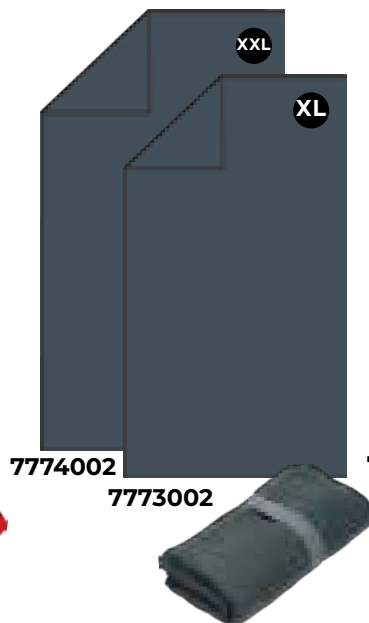

ACTIVE LANG

Towel with elastic stripe
Microfibre, 200 gms,
85% Polyester, 15% polyamid,
elastic strap and same color edge

L

70 x 140 cm

7771007

7771009

7771014

7771017