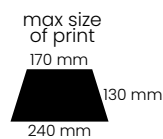

UMBRELLAS & TRAVEL

ZEUS

Umbrella 8-panel automatic
Polyester, 190T,
metal frame
Handle: wood