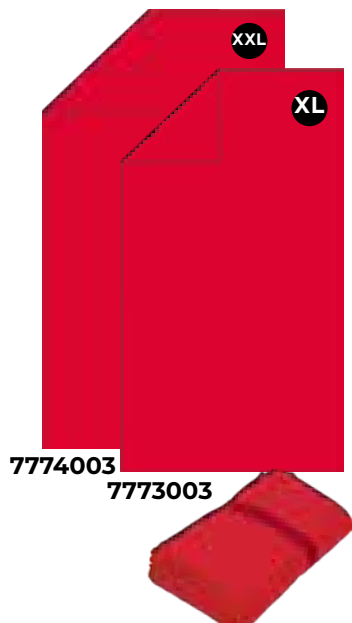

Towel with elastic stripe
Microfibre, 200 gms,
85% Polyester, 15% polyamid,
elastic strap and same color
edge

ACTIVE

LANG

Towel with elastic stripe
Microfibre, 200 gms,
85% Polyester, 15% polyamid,
elastic strap and same color
edge