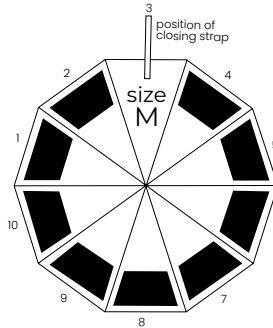

THOR

Umbrella folding 10 - panel
 automatic open / close
 Cationic Pongee, 190T
 Frame: steel
 Handle: plastic

with light OFF

with light ON

black
8628402

430 g

10/50

MULAN