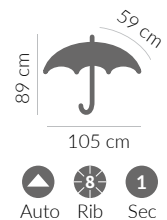

UMBRELLAS & TRAVEL

ZEUS

Umbrella 8-panel automatic
Polyester, 190T,
metal frame
Handle: wood