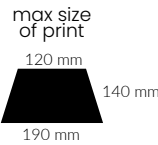

THOR

Umbrella folding 10 - panel
 automatic open / close
 Cationic Pongee, 190T
 Frame: steel
 Handle: plastic

with light OFF

with light ON

black
8628402

430 g

10/50

MULAN