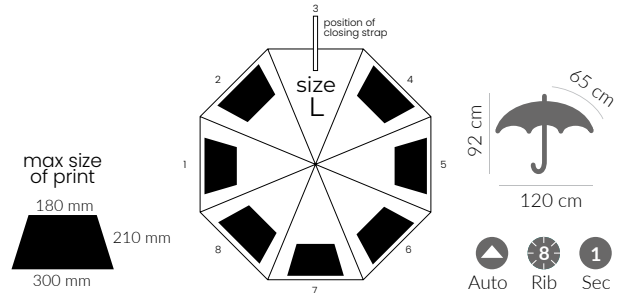

UMBRELLAS & TRAVEL

AURORA

Umbrella 8-panel automatic

Pongee, 190T, reflective edge, fiberglass frame, metal shaft, Handle: rubber