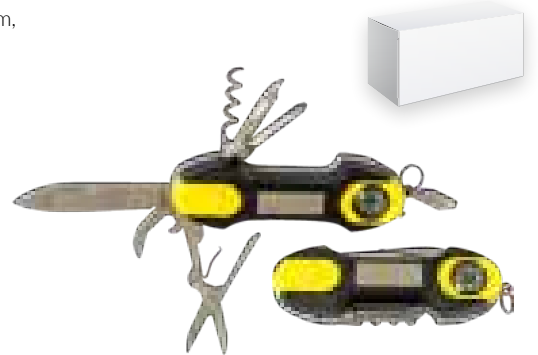

COMPAS

Multi tool 7-teils knife
Plastic, metal,
11,5 x 3,5 x 2 cm,
Blade: 6 cm

pad printing

laser engraving

1/100

89060