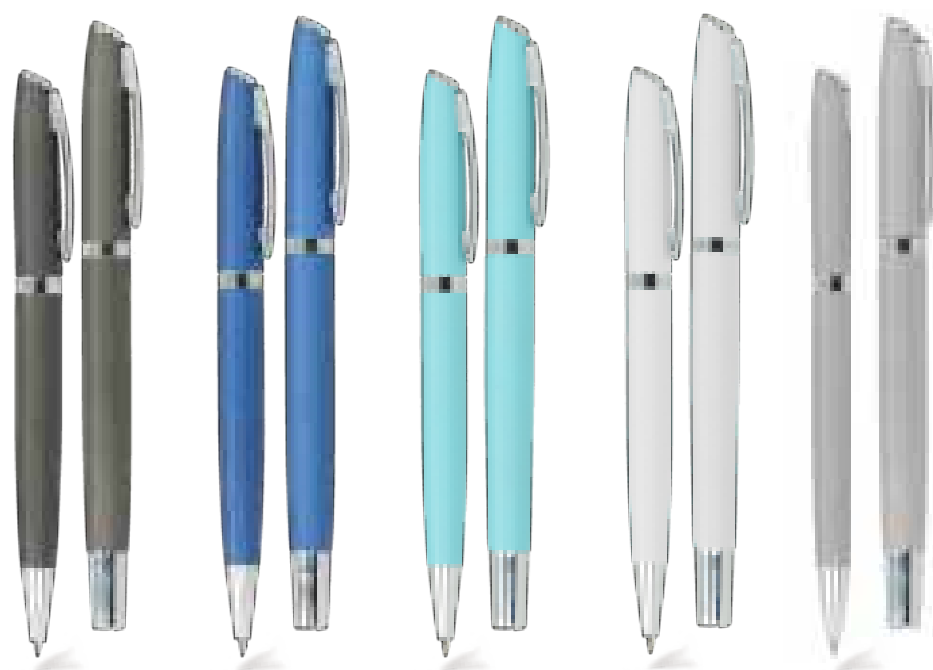

TOLEDO

Double writing set in gift box

Metal BP + RB + case,
183 x 58 x 25 mm

- pad printing
- laser engraving
- 1/100
- 92 g
- blue writing
  0,7mm