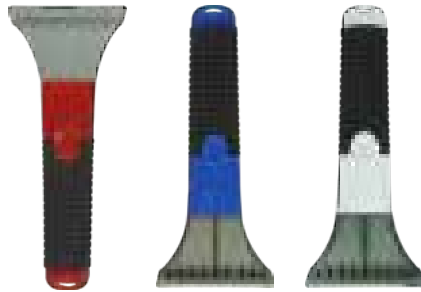

84083B

FROST

Ice scraper

Plastic + rubber handle,
detachable scraper
with 3 in 1 function,
23 x 10,5 cm

 pad printing

 1/100

8492203

8492205