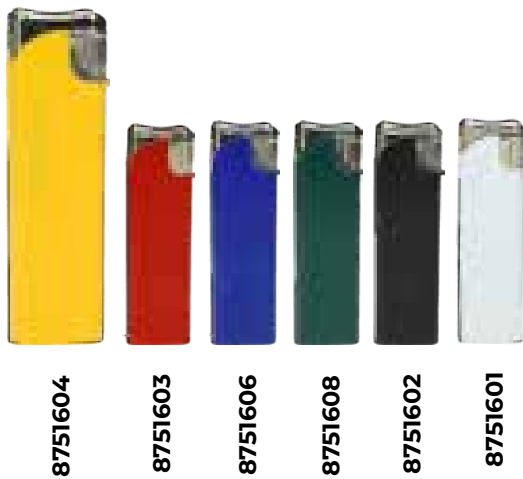

TWIST METALIC

Lighter
Plastic,
24 x 80 x 10 mm

- pad printing
- 50/1000

- ISO 9994
- EN 13869
- 85% Recycled
- RoHS
- LFGB
- CE
- UL
- TUV

LIGHTERS

DANTE

Lighter
Plastic
27 x 124 x 12 mm

pad printing