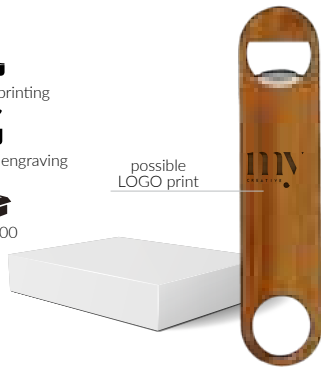

laser engraving

1/24

85236

CIPRO

Wine set 4 pcs.

1-bottle bamboo box
with 4 pcs. accessories,
36 x 11 x 12,5 cm

pad printing

laser engraving

1/8

possible
LOGO print

85238

BARREL

Box for wine bottle

Cardboard with painting,
33 x 9 x 9 cm

pad printing

1/24

85210

WINDOW

Box for wine bottle

Cardboard,
32 x Ø 10 cm

logo printing

1/12

85211R

TIMBER

Wood bottle opener

Stainless steel speed bottle opener with wooden surface, 17,5 x 3,5 x 0,8 cm

-  pad printing
-  laser engraving
-  50/500

84909

BONANZA

3 in 1 bottle opener

Plastic/Metal, 14,7 x 4,4 x 1,3 cm