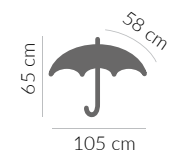

Umbrella folding 12 - panel
 automatic open/close
 Pongee, 190T,
 steel mechanism,
 metal shaft
 Handle: plastic

black
8628502

dark blue
8628506

beige
8628513

447 g

12/60

KRONOS

Umbrella folding 10 - panel
 automatic open / close
 Pongee, 190T
 Frame: fiberglass
 Handle: wooden