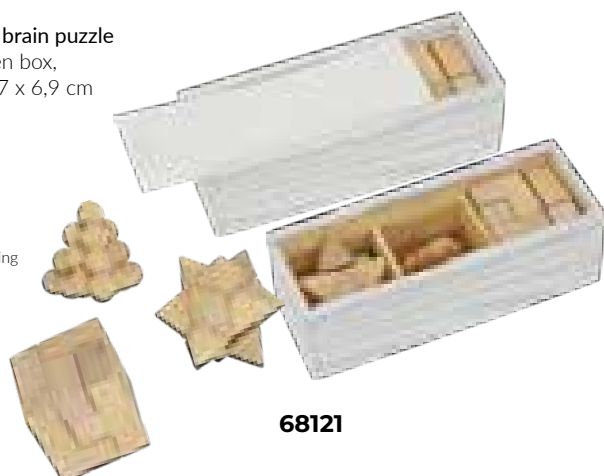

White paper print box
15 x 15 x 2 cm

68371

BRAIN 3D

Wooden brain puzzle

In wooden box,
20,7 x 7,7 x 6,9 cm

pad printing
laser engraving

68121

HIP-HOP