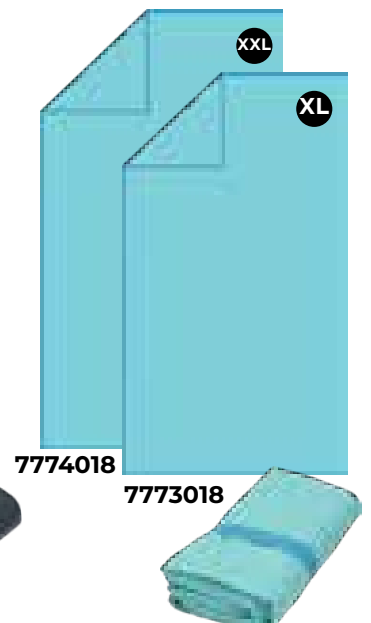

Towel with elastic stripe
Microfibre, 200 gms,
85% Polyester, 15% polyamid,
elastic strap and same color
edge

ACTIVE

LANG

Towel with elastic stripe
Microfibre, 200 gms,
85% Polyester, 15% polyamid,
elastic strap and same color
edge