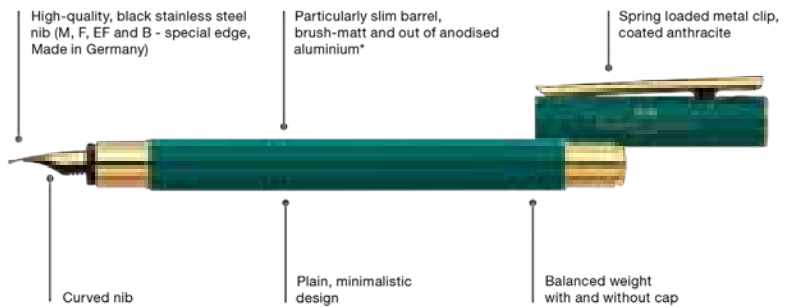

 1/1

270974
gift box

272360 fountain pen M
272371 ballpen

BP + FP

271902
gift set black

271897 fountain pen M
271900 ballpen

NEO SLIM

- Particularly slim barrel
- Spring-loaded metal clip, detachable cap, tip, end button
- Fountain pen: High-quality stainless steel nib in width (M, F, EF, B), equipped with a cartridge/converter system, fitted with a cartridge
- Rollerball: Fitted with a black refill with ceramic tip, fast-drying, interchangeable refill, also usable with a fineliner refill
- Ballpoint pen: Fitted with a black large-capacity refill, line width M