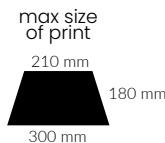

UMBRELLAS & TRAVEL

ASTAR BLACK

Umbrella 16-panel automatic

Pongee, 190T,
metal frame,
Handle: PVC mat black

PAN

Umbrella 8-panel automatic

Polyester, 190T,
metal frame,
Handle: foam

silver - outside
navy blue - inside